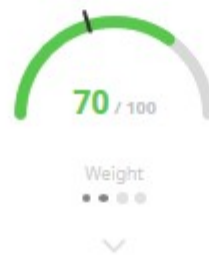

SARMED LOGISTICS SINGLE MEMBER SA

Greece | [Other transportation support activities](#)

64/100
93rd percentile

Scorecard Audits Corrective Action Plan Live News Documents CSR Initiatives

Publication date: 29 Aug 2020

Valid until: 29 Aug 2021

Download Questionnaire

Share my scorecard

Sustainability performance

Insufficient Partial Moderate Advanced Outstanding Average industry score

OVERALL SCORE

ENVIRONMENT

LABOR & HUMAN RIGHTS

ETHICS

SUSTAINABLE PROCUREMENT

Overall score distribution