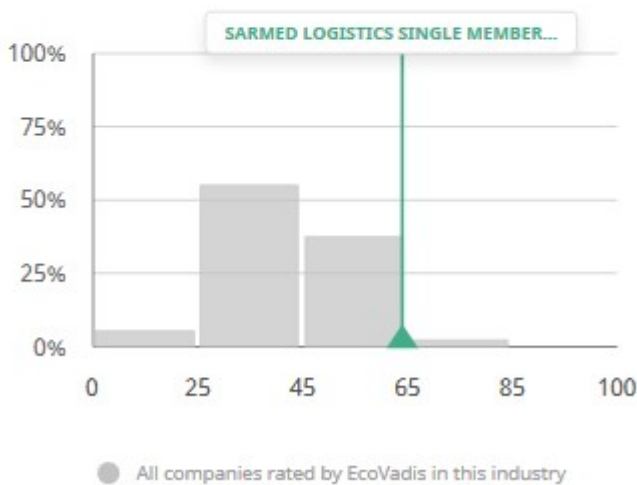

Valid until: 29 Aug 2021

Download Questionnaire

Share my scorecard

Sustainability performance

Insufficient Partial Moderate Advanced Outstanding Average industry score

OVERALL SCORE

ENVIRONMENT

LABOR & HUMAN RIGHTS

ETHICS

SUSTAINABLE PROCUREMENT

Overall score distribution

Theme score comparison